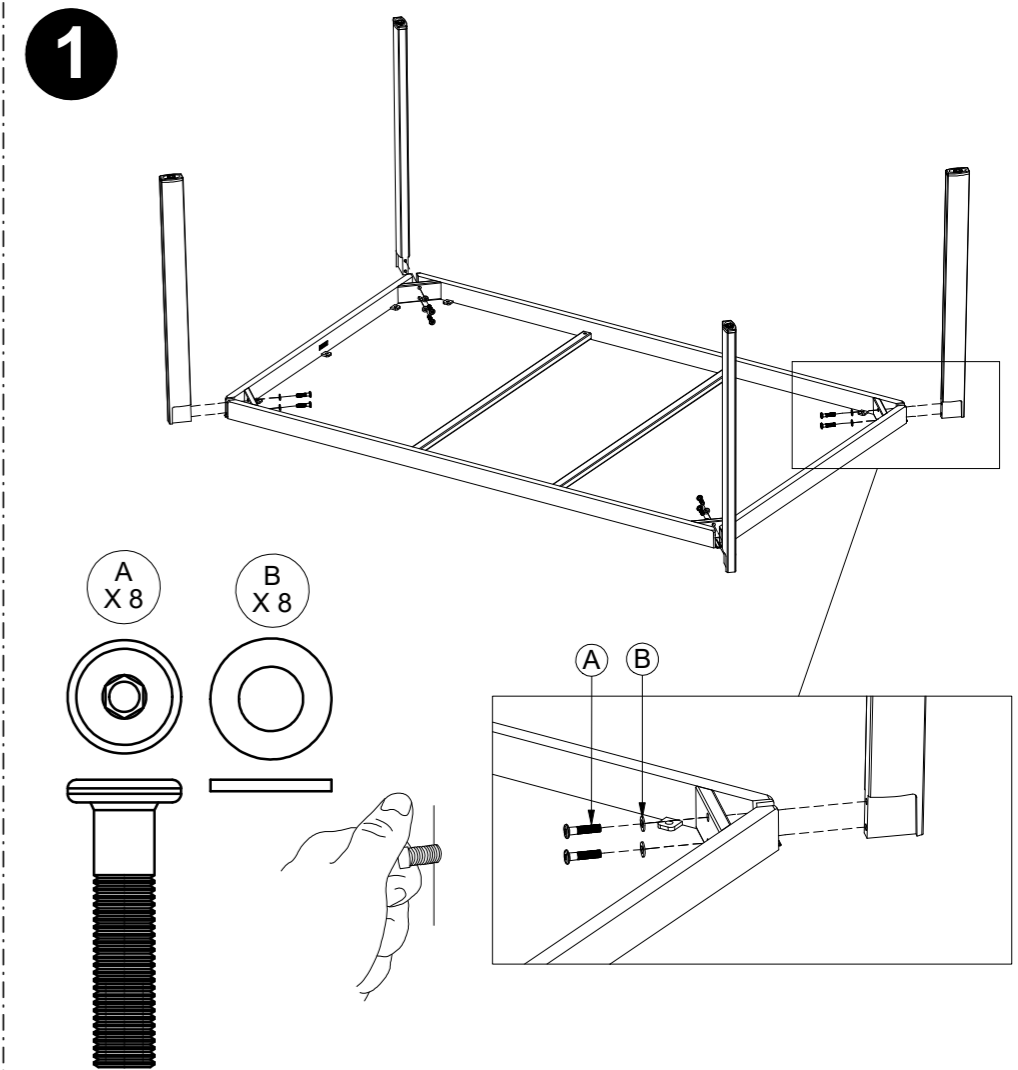

# METZ DINING TABLE BASE

ASSEMBLY GUIDE

 GLOSTER

DISTRIBUTED IN THE USA BY:

Gloster Furniture  
1075 Fulp Industrial Road  
PO Box 738  
South Boston  
VA 24592  
USA

DISTRIBUTED IN EUROPE AND ROW BY:

Gloster Furniture GmbH  
Zeppelinstrasse 22  
21337 Lüneburg  
Germany  
Tel. +49 (0)4131 287530