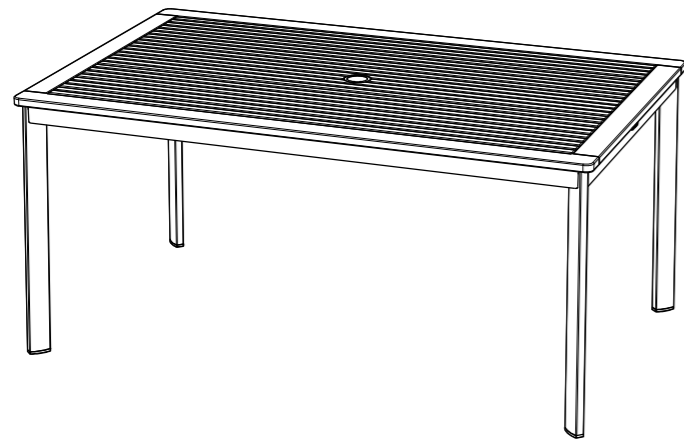

# METZ DINING TABLE TEAK TOP

ASSEMBLY GUIDE

 GLOSTER

DISTRIBUTED IN THE USA BY:

Gloster Furniture  
1075 Fulp Industrial Road  
PO Box 738  
South Boston  
VA 24592  
USA

DISTRIBUTED IN EUROPE AND ROW BY:

Gloster Furniture GmbH  
Zeppelinstrasse 22  
21337 Lüneburg  
Germany  
Tel. +49 (0)4131 287530