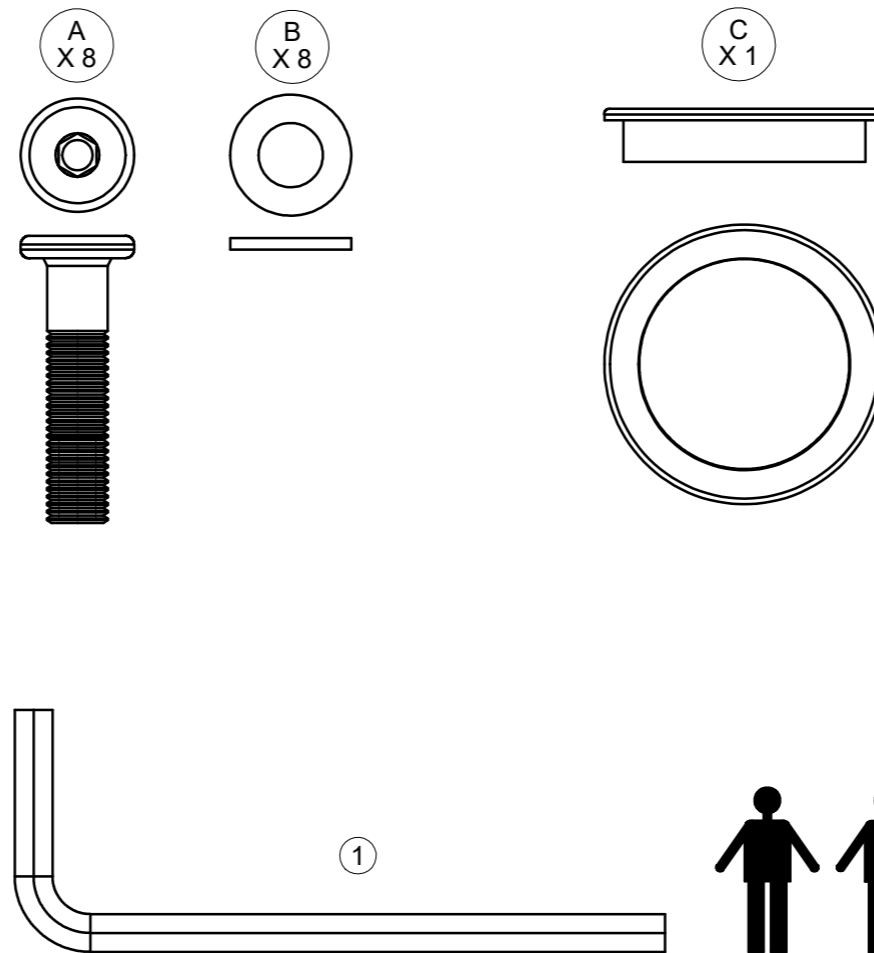

# METZ DINING TABLE BASE

ASSEMBLY GUIDE

 GLOSTER

DISTRIBUTED IN THE USA BY:

Gloster Furniture  
1075 Fulp Industrial Road  
PO Box 738  
South Boston  
VA 24592  
USA

DISTRIBUTED IN EUROPE AND ROW BY:

Gloster Furniture GmbH  
Zeppelinstrasse 22  
21337 Lüneburg  
Germany  
Tel. +49 (0)4131 287530