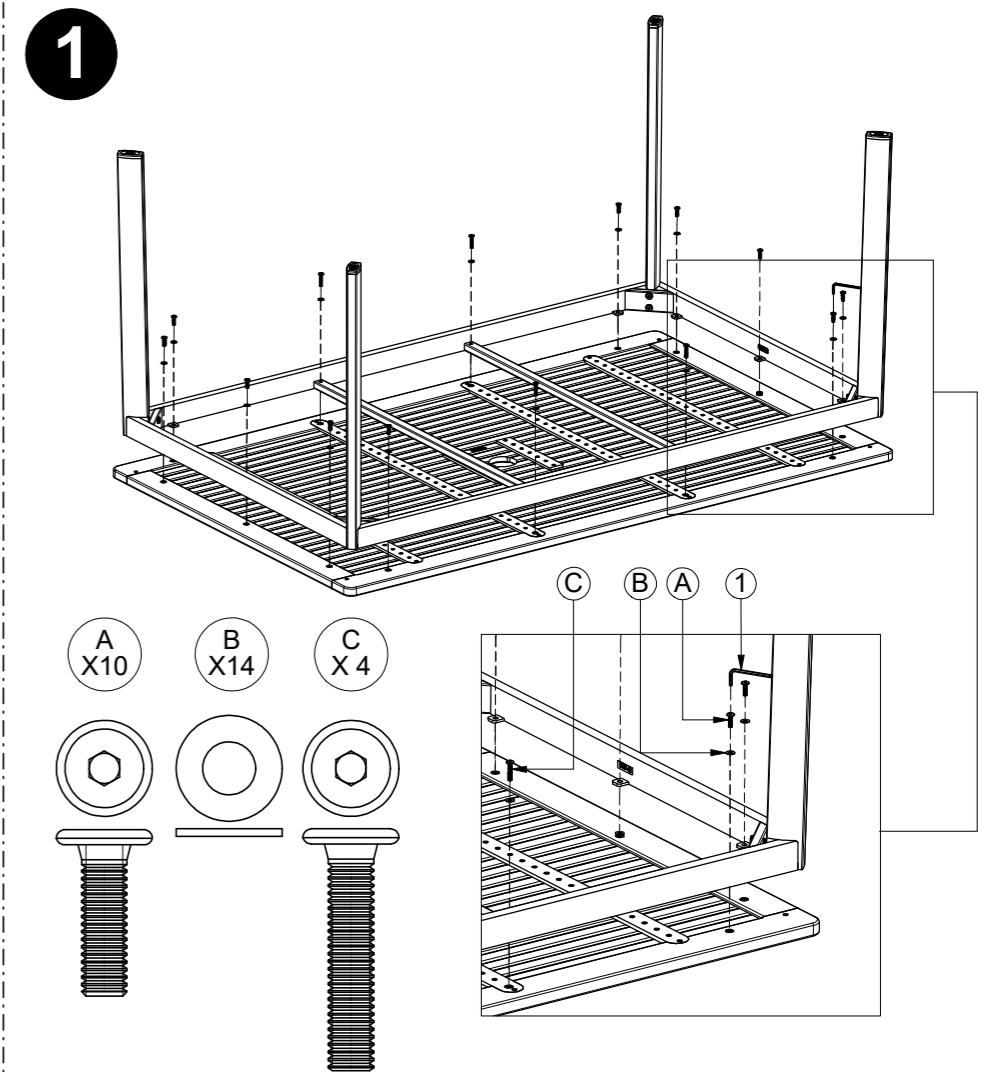

# METZ DINING TABLE TEAK TOP

ASSEMBLY GUIDE

 GLOSTER

DISTRIBUTED IN THE USA BY:

Gloster Furniture  
1075 Fulp Industrial Road  
PO Box 738  
South Boston  
VA 24592  
USA

DISTRIBUTED IN EUROPE AND ROW BY:

Gloster Furniture GmbH  
Zeppelinstrasse 22  
21337 Lüneburg  
Germany  
Tel. +49 (0)4131 287530