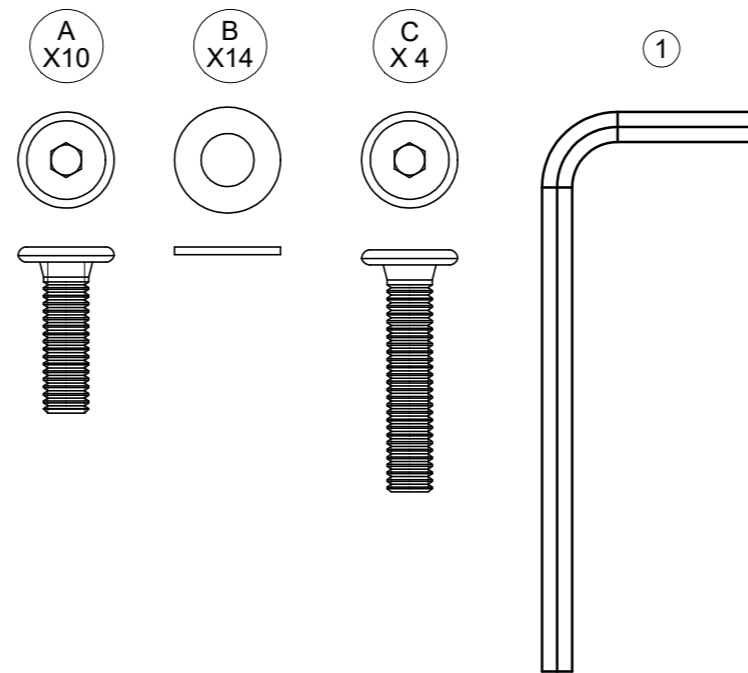

# METZ DINING TABLE TEAK TOP

ASSEMBLY GUIDE

 GLOSTER

DISTRIBUTED IN THE USA BY:

Gloster Furniture  
1075 Fulp Industrial Road  
PO Box 738  
South Boston  
VA 24592  
USA

DISTRIBUTED IN EUROPE AND ROW BY:

Gloster Furniture GmbH  
Zeppelinstrasse 22  
21337 Lüneburg  
Germany  
Tel. +49 (0)4131 287530